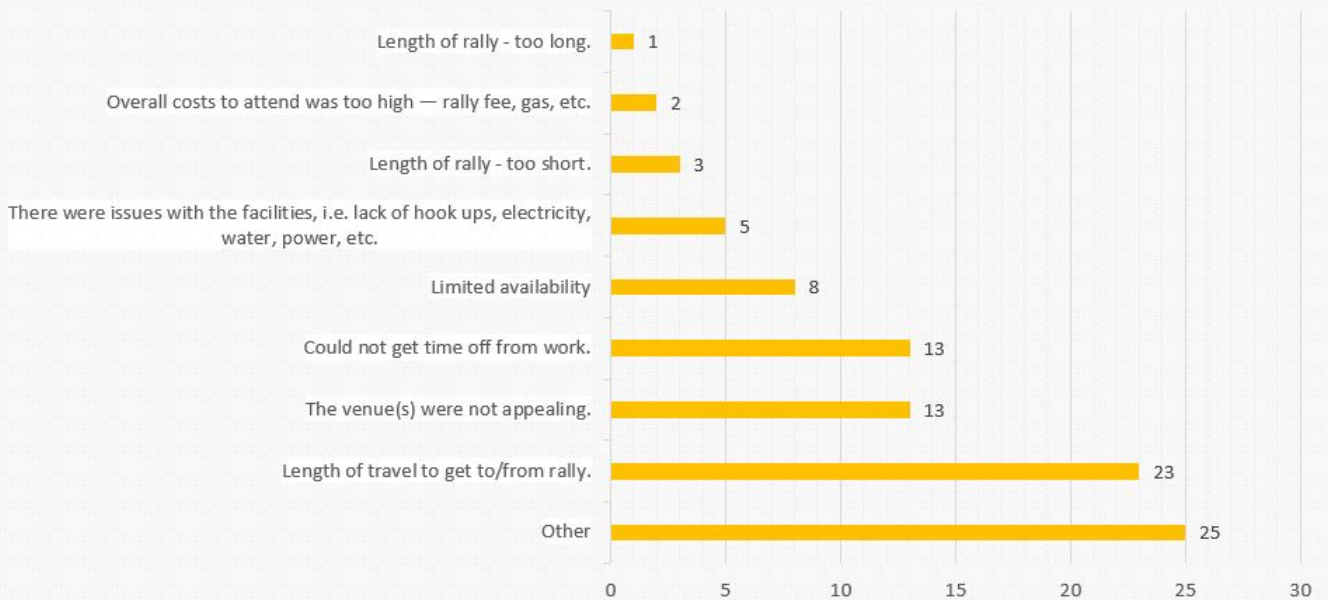

Reasons why opted out of rally