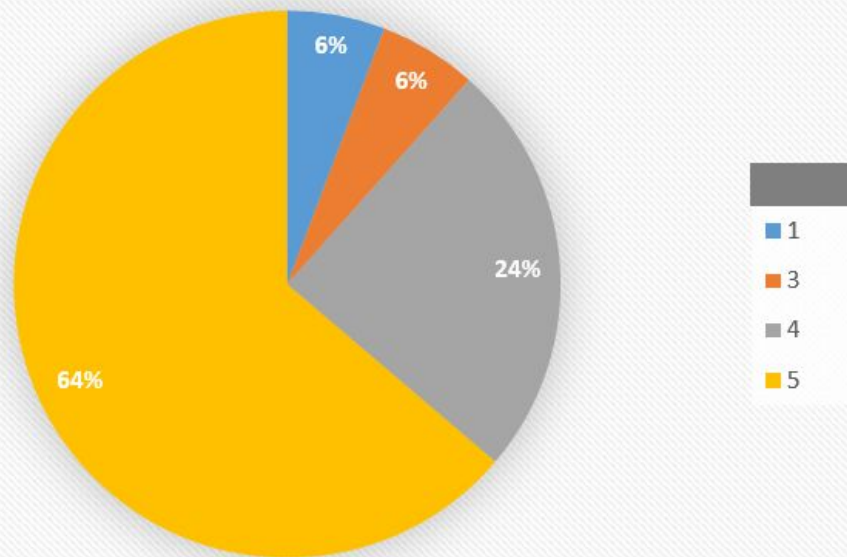

WBCCI Membership Status

4CU Status ▾

■ 4CU Affiliate

■ 4CU Member

Rallies attended in the last 12 Months

Rallies Planning to attend in the next 12 Months

On a scale of 1-5 (5 being the highest) rate how well the rallies you attended met your expectations.