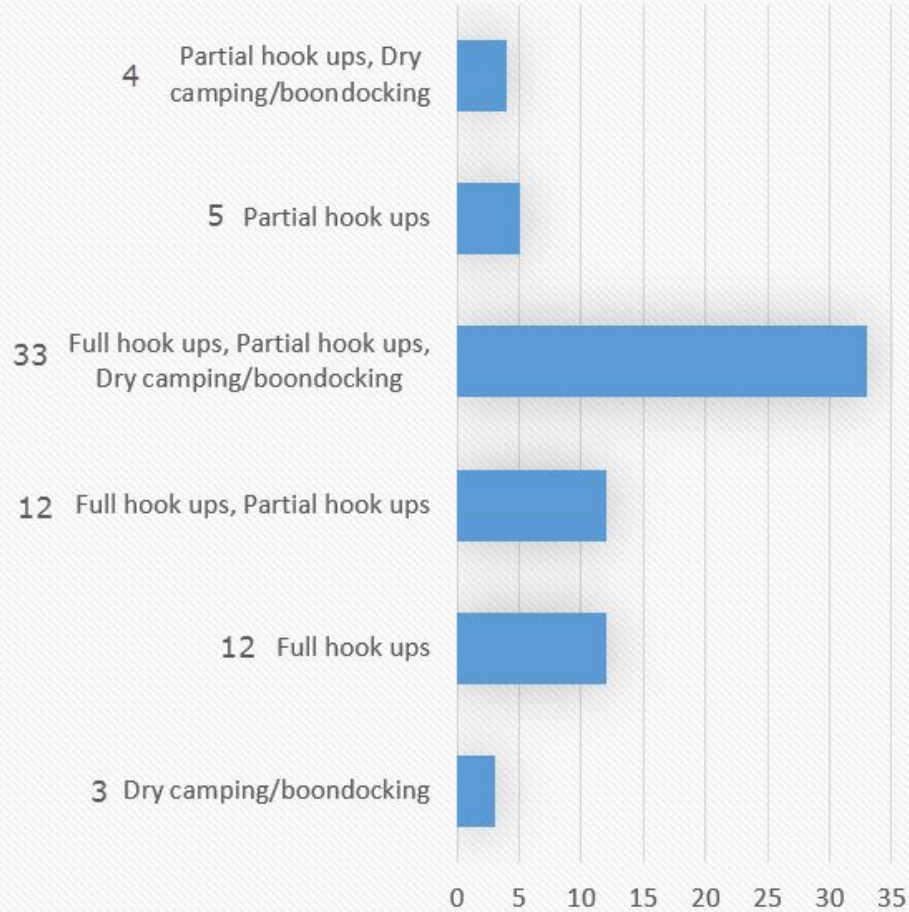

Camping Amenities Preference