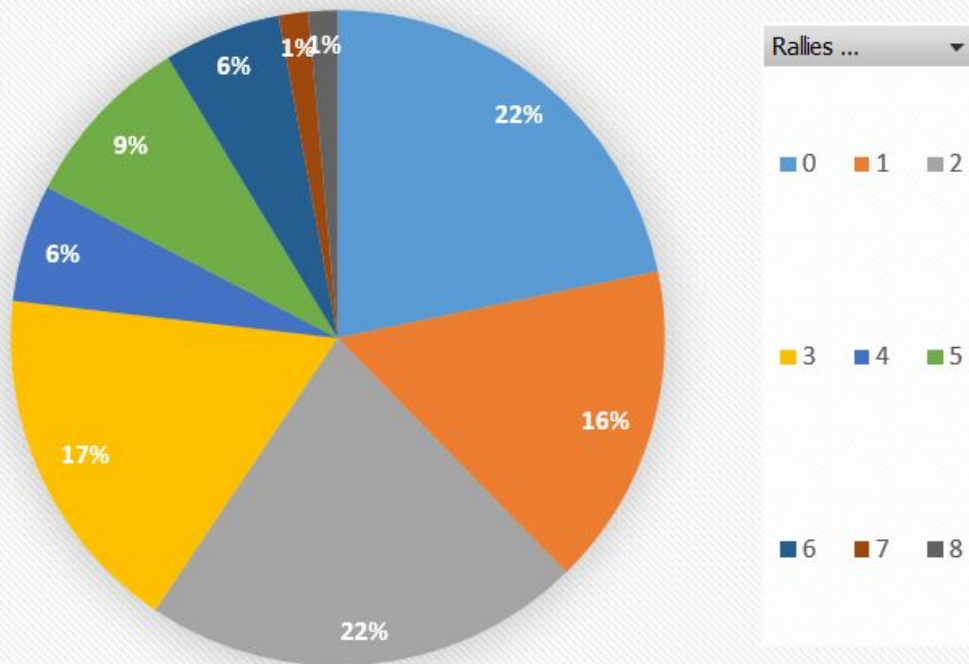

WBCCI Membership Status

4CU Status ▾

■ 4CU Affiliate

■ 4CU Member

Rallies attended in the last 12 Months

Rallies Planning to attend in the next 12 Months

On a scale of 1-5 (5 being the highest) rate how well the rallies you attended met your expectations.