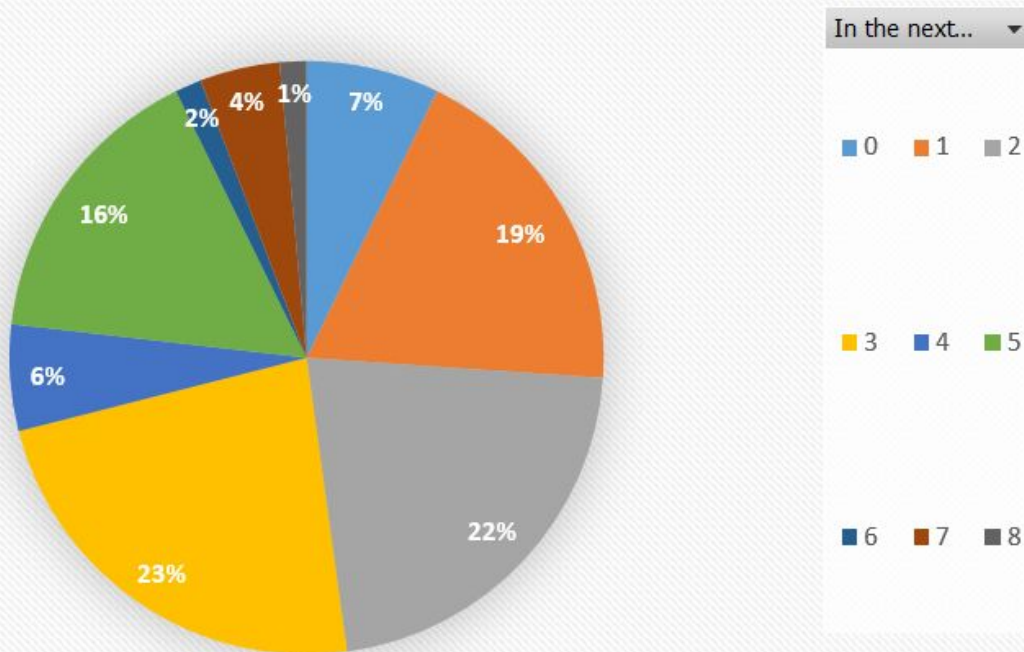

WBCCI Membership Status

4CU Status ▾

■ 4CU Affiliate

■ 4CU Member

Rallies attended in the last 12 Months

Rallies Planning to attend in the next 12 Months

On a scale of 1-5 (5 being the highest) rate how well the rallies you attended met your expectations.